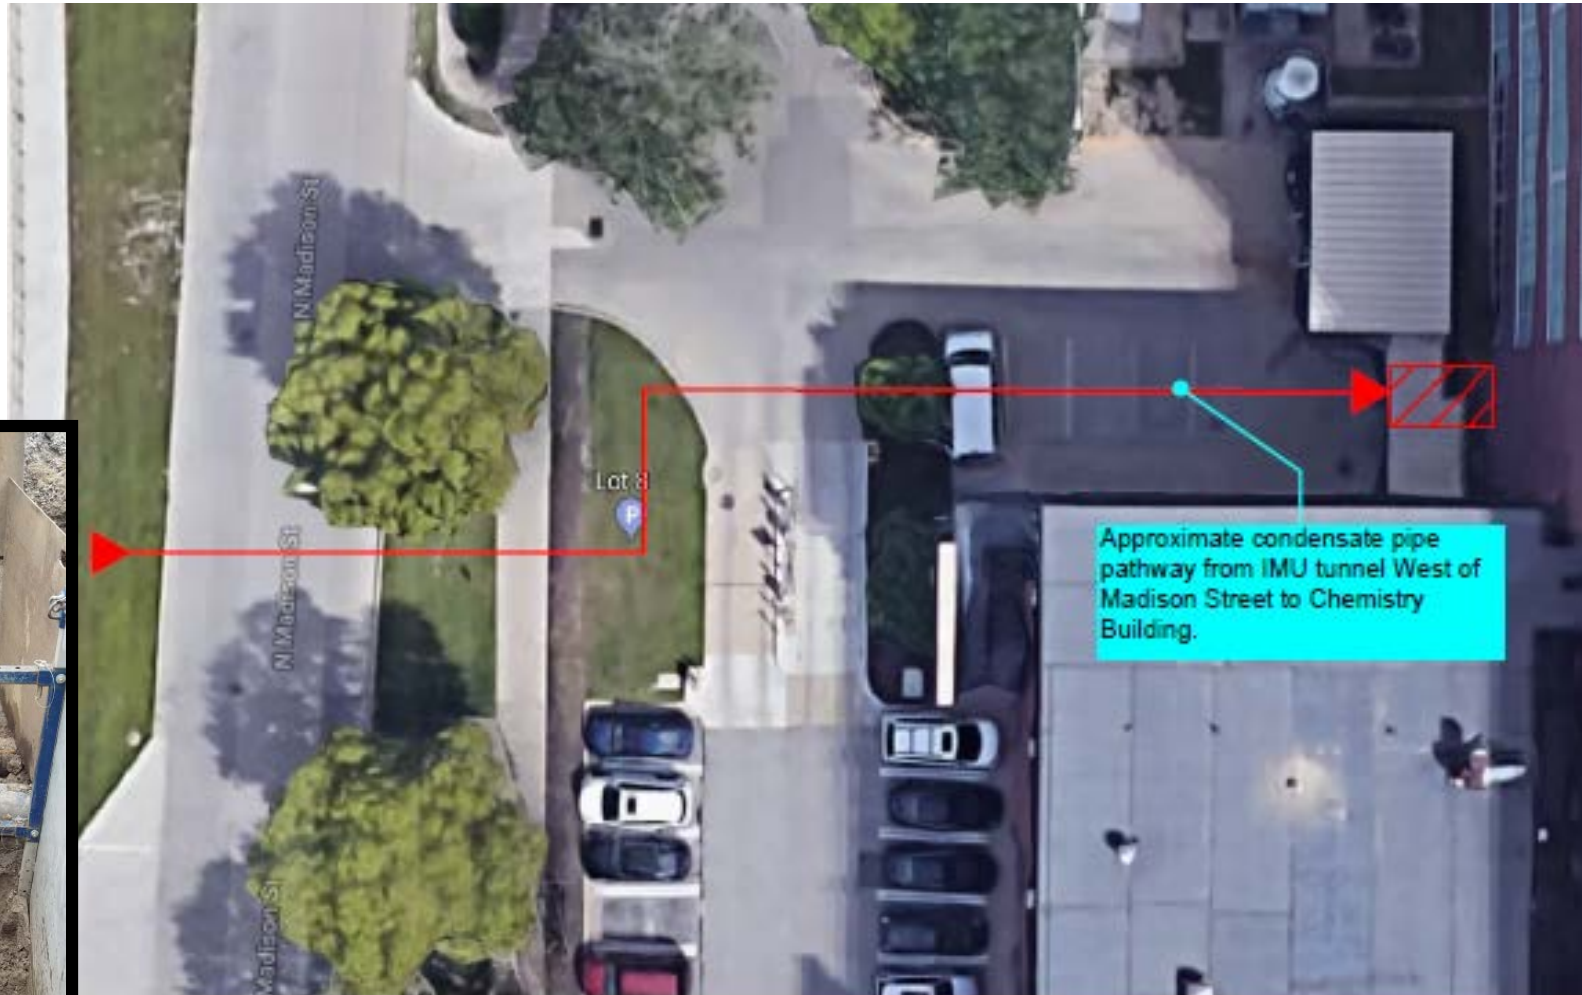

# Power Plant – Capacity Expansion

View Looking South (Campus Recreation & Wellness Center and Power Plant)

# Chemistry – Replace Condensate

Approximate condensate pipe pathway from IMU tunnel West of Madison Street to Chemistry Building.

# Parking Lots and Ramps - Reconstruct Lot 55

as the camping space for RAGBRAI riders and support crews in Iowa City.

Registered RAGBRAI support vehicles are asked to approach Iowa City from Interstate 80, and travel south on Dubuque Street (exit 244) to City Park. It is anticipated that the Park Road bridge will be open for Registered RAGBRAI vehicles. RVs and buses will park in the University of Iowa's Hancher Auditorium lot adjacent to City Park. No camping will be allowed anywhere on the UI campus, with the exception of RV parking in the Hancher lot.