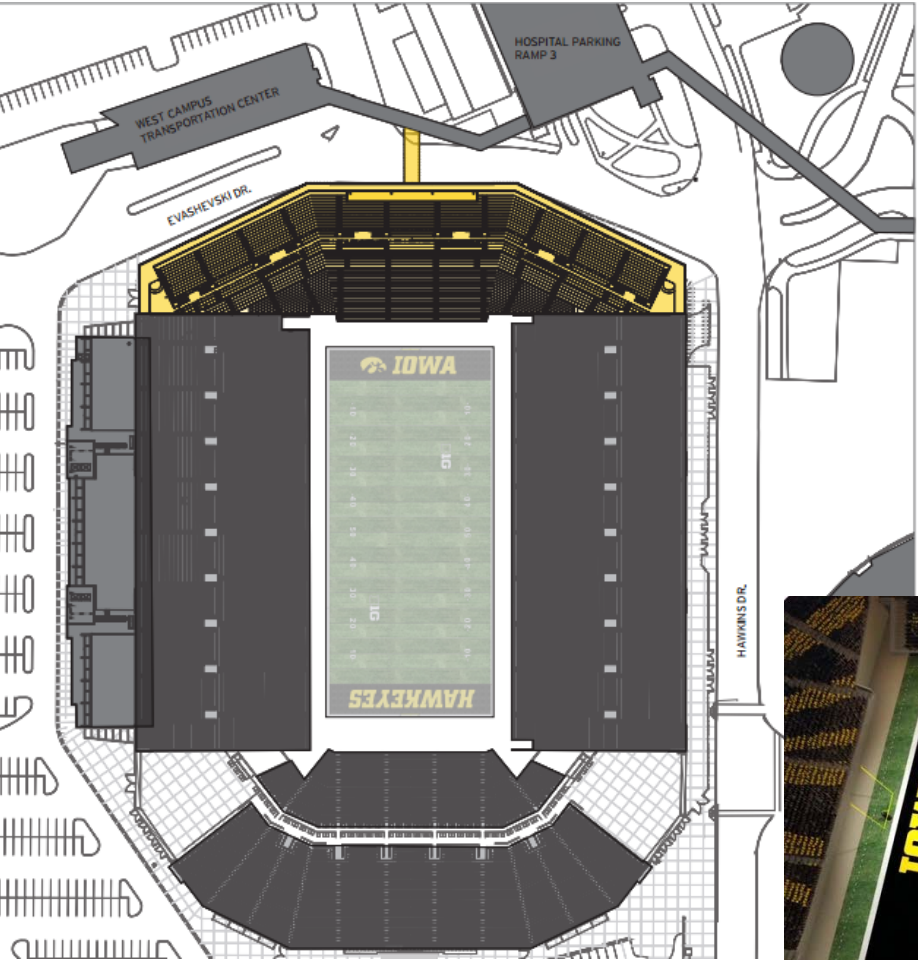

# Nursing Building – Building Modifications

Level 01 Student Commons looking north

Level 01 Student Commons looking west

Ground Level South lecture classroom – looking northeast

# Kinnick Stadium North End Zone Reconstruction

WORK CONTINUES ON THE NEW NORTH END ZONE WEDNESDAY, JUNE 6, 2018 AT KINNICK STADIUM. (BRIAN RAY/HAWKEYESPORTS.COM)  
PHOTO BY BRIAN RAY

THE VIEW FROM THE NORTHWEST CORNER OF THE CLUB LEVEL OF THE NORTH END ZONE WEDNESDAY, JUNE 6, 2018 AT KINNICK STADIUM. (BRIAN RAY/HAWKEYESPORTS.COM)