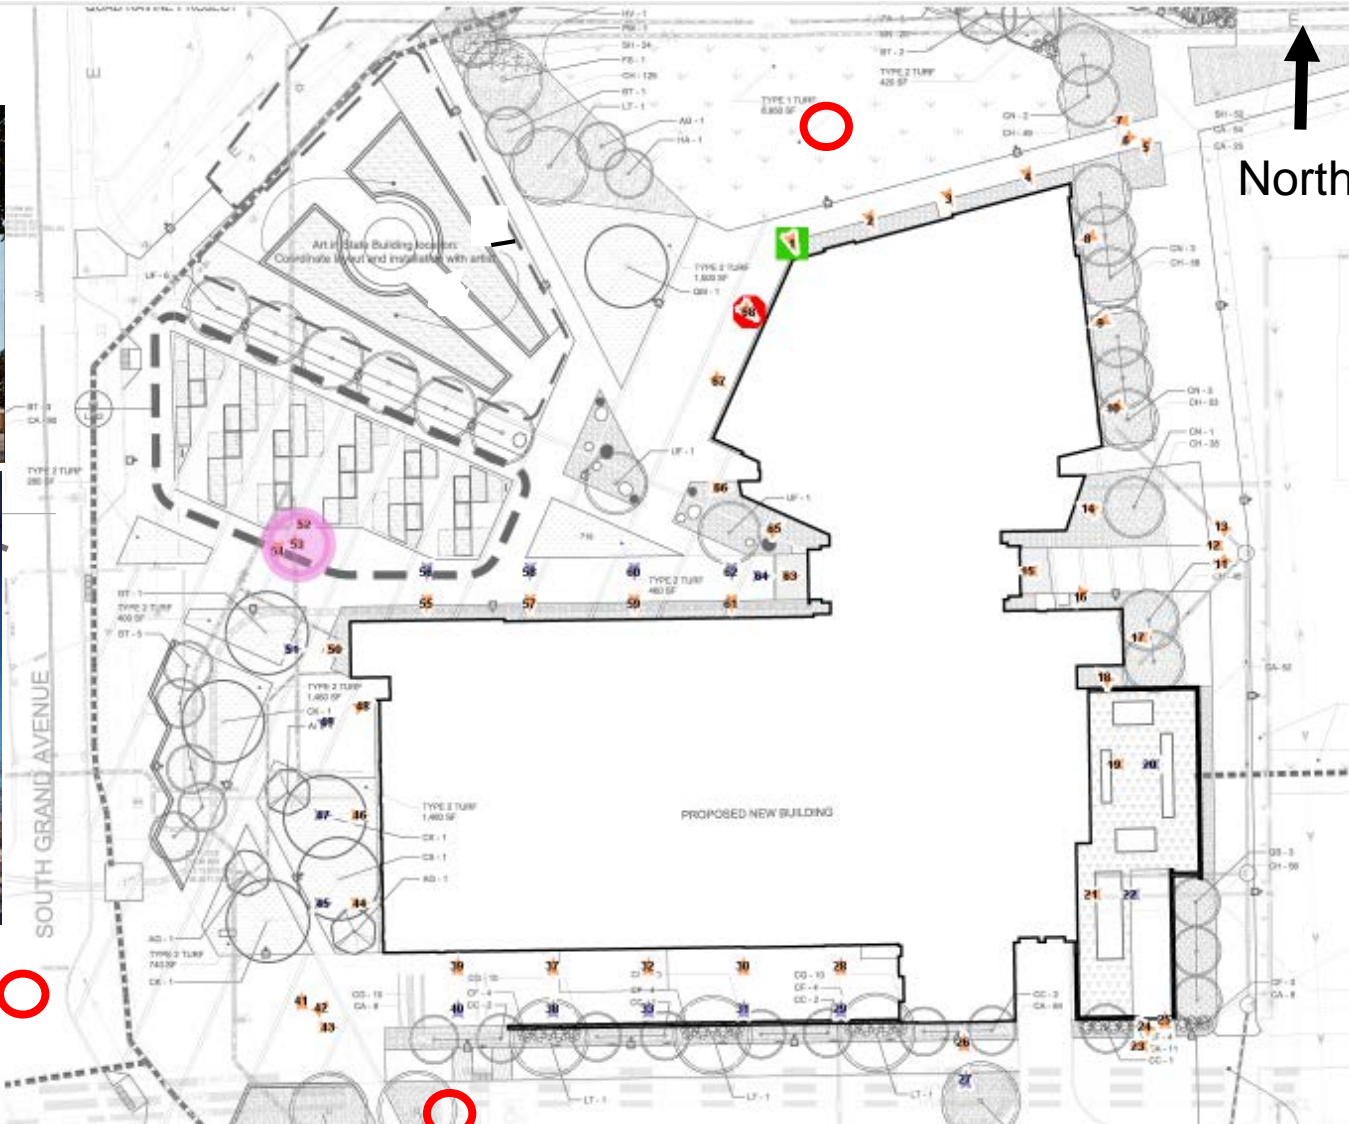

College of Pharmacy – New Facility & UIP Fitout