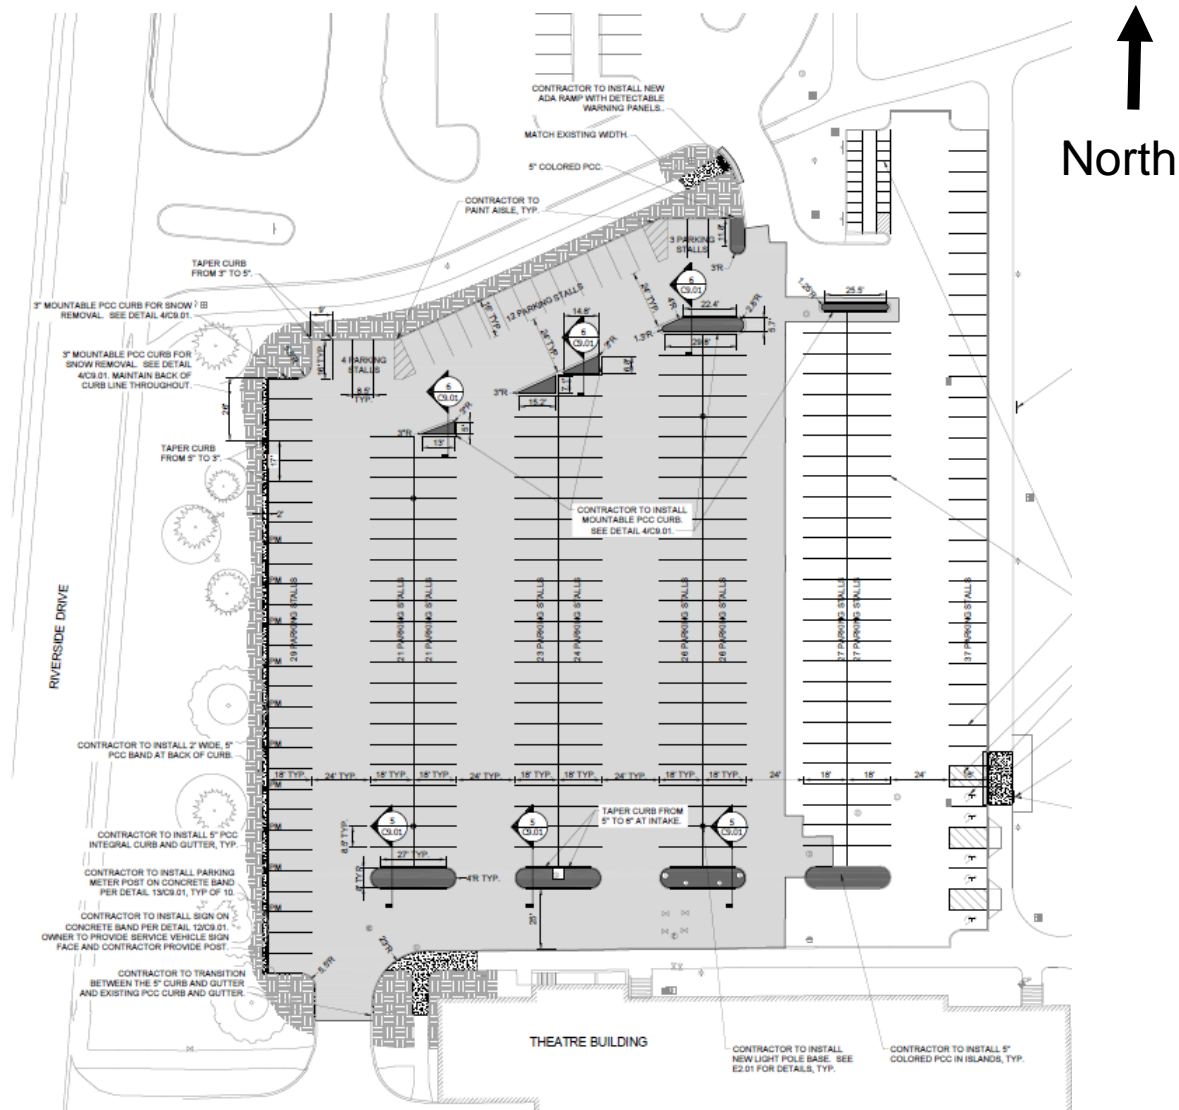

# Power Plant – Capacity Expansion

View Looking South (Campus Recreation & Wellness Center and Power Plant)

# Parking Lots and Ramps - Reconstruct Lot 55

as the camping space for RAGBRAI riders and support crews in Iowa City.

Registered RAGBRAI support vehicles are asked to approach Iowa City from Interstate 80, and travel south on Dubuque Street (exit 244) to City Park. It is anticipated that the Park Road bridge will be open for Registered RAGBRAI vehicles. RVs and buses will park in the University of Iowa's Hancher Auditorium lot adjacent to City Park. No camping will be allowed anywhere on the UI campus, with the exception of RV parking in the Hancher lot.