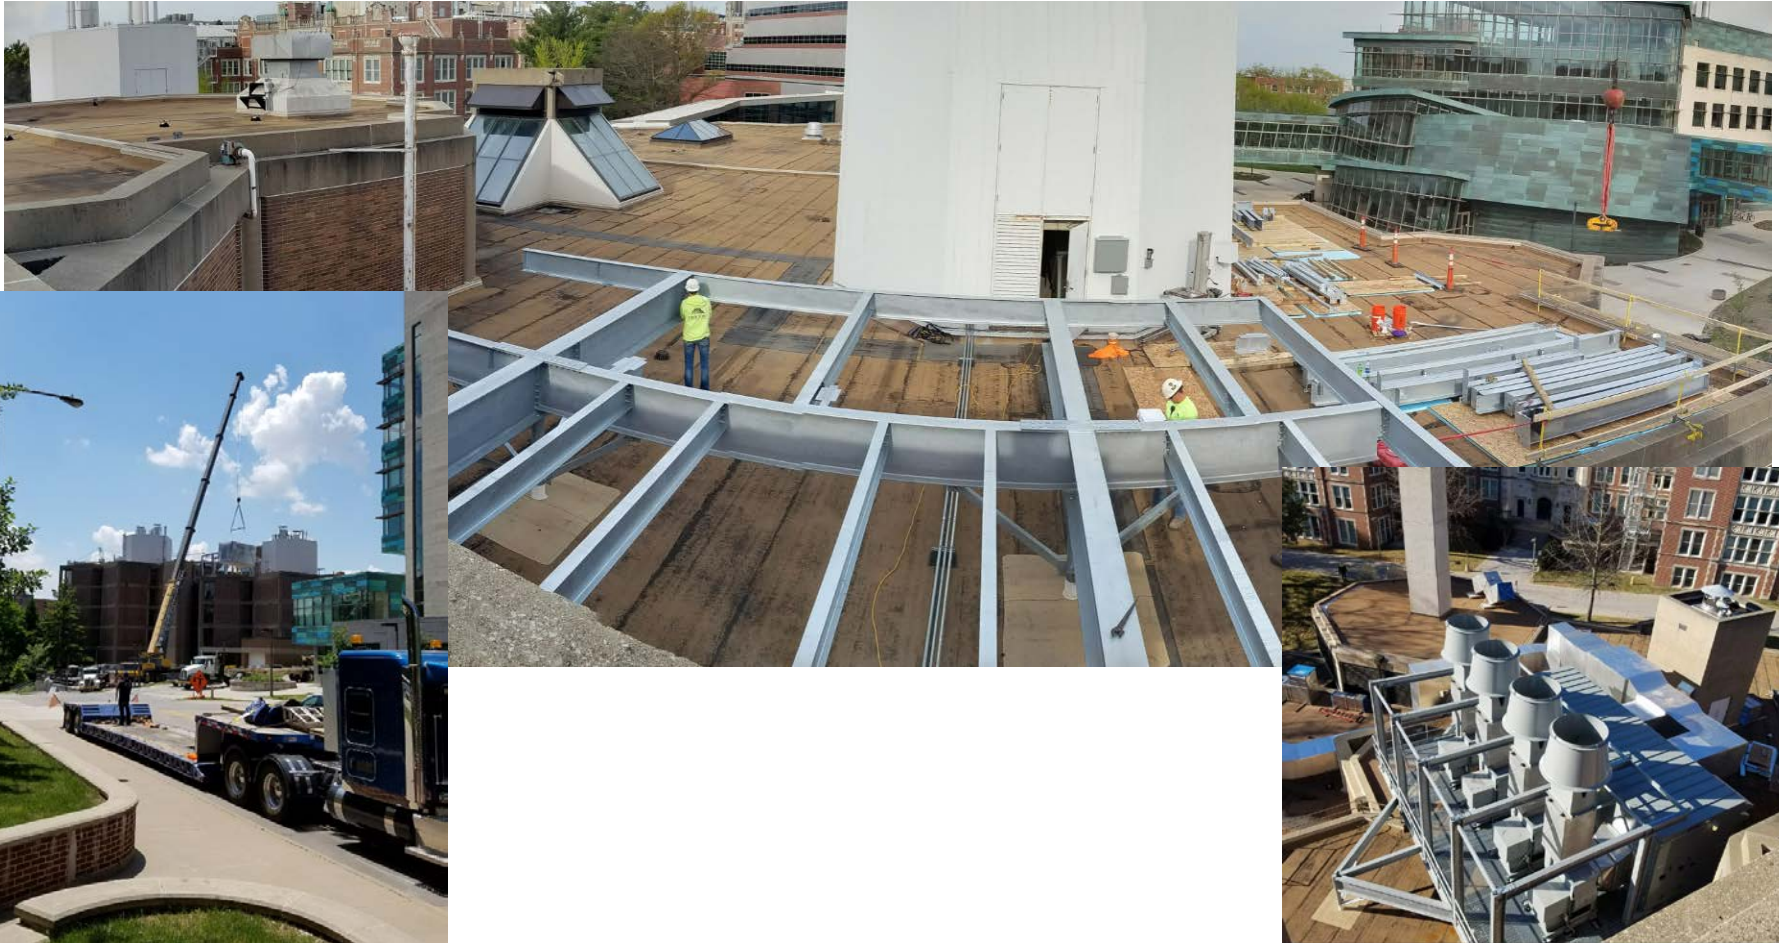

Bowen Science Building – Modernize Building Systems