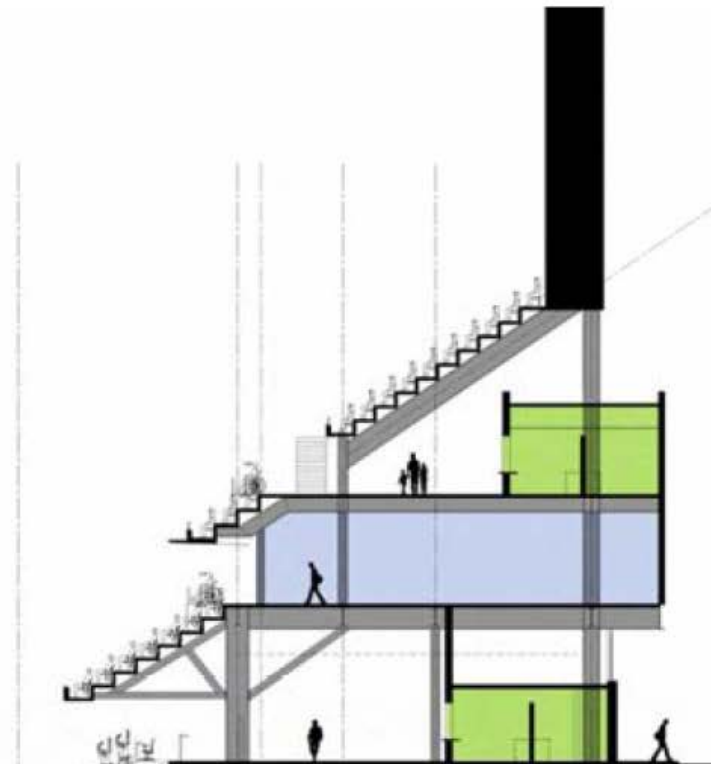

# Nursing Building – Building Modifications

Level 01 Student Commons looking north

Level 01 Student Commons looking west

Ground Level South lecture classroom – looking northeast

# Kinnick Stadium North End Zone Reconstruction

WORK CONTINUES ON THE NEW NORTH END ZONE WEDNESDAY, JUNE 6, 2018 AT KINNICK STADIUM. (BRIAN RAY/HAWKEYESPORTS.COM)  
PHOTO BY BRIAN RAY

THE VIEW FROM THE NORTHWEST CORNER OF THE CLUB LEVEL OF THE NORTH END ZONE WEDNESDAY, JUNE 6, 2018 AT KINNICK STADIUM. (BRIAN RAY/HAWKEYESPORTS.COM)