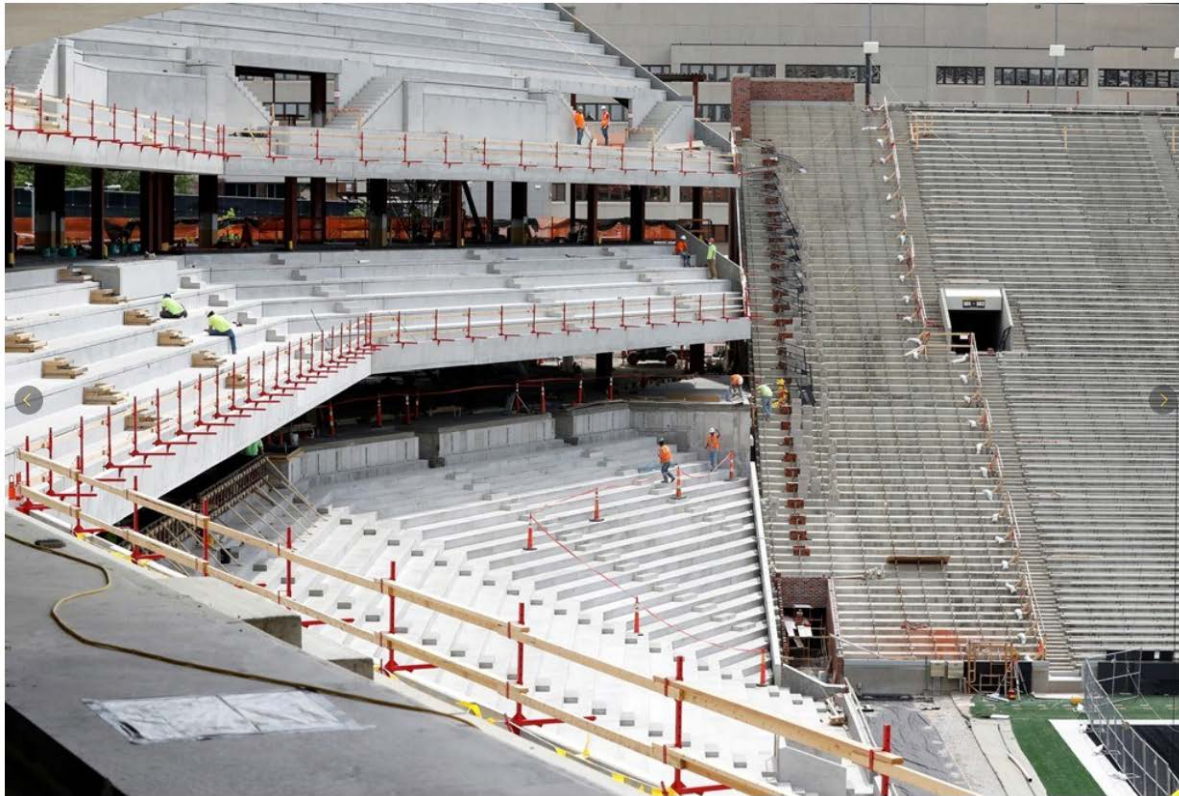

# Kinnick Stadium North End Zone Reconstruction

WORK CONTINUES ON THE NEW NORTH END ZONE WEDNESDAY, JUNE 6, 2018 AT KINNICK STADIUM. (BRIAN RAY/HAWKEYESPORTS.COM)  
PHOTO BY BRIAN RAY

THE VIEW FROM THE NORTHWEST CORNER OF THE CLUB LEVEL OF THE NORTH END ZONE WEDNESDAY, JUNE 6, 2018 AT KINNICK STADIUM. (BRIAN RAY/HAWKEYESPORTS.COM)