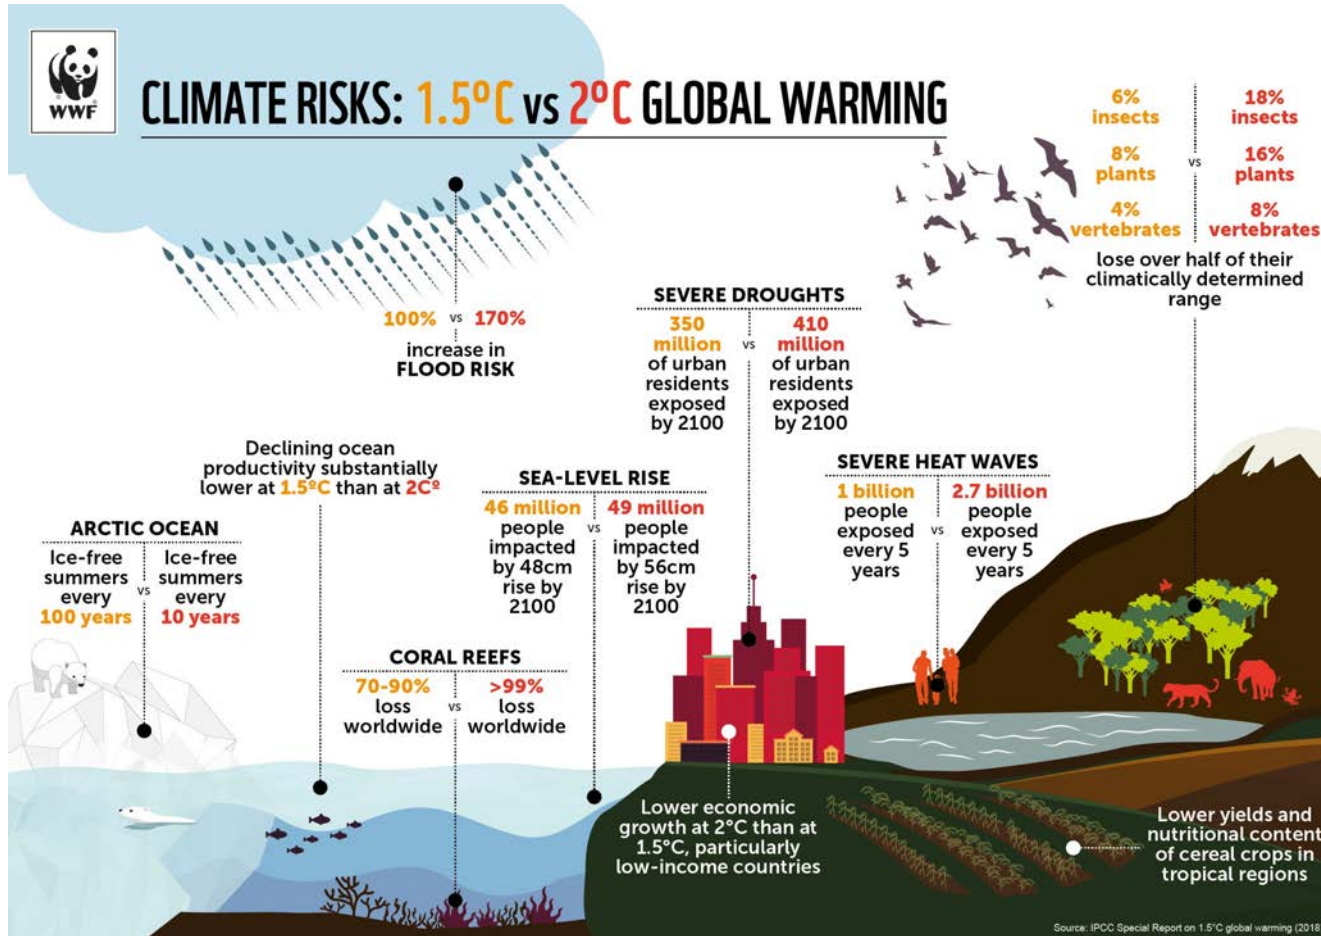

Why Prioritize Sustainability?

- → Intergovernmental Panel on Climate Change (IPCC) Sixth Assessment Report
  - Released 8/9/2021