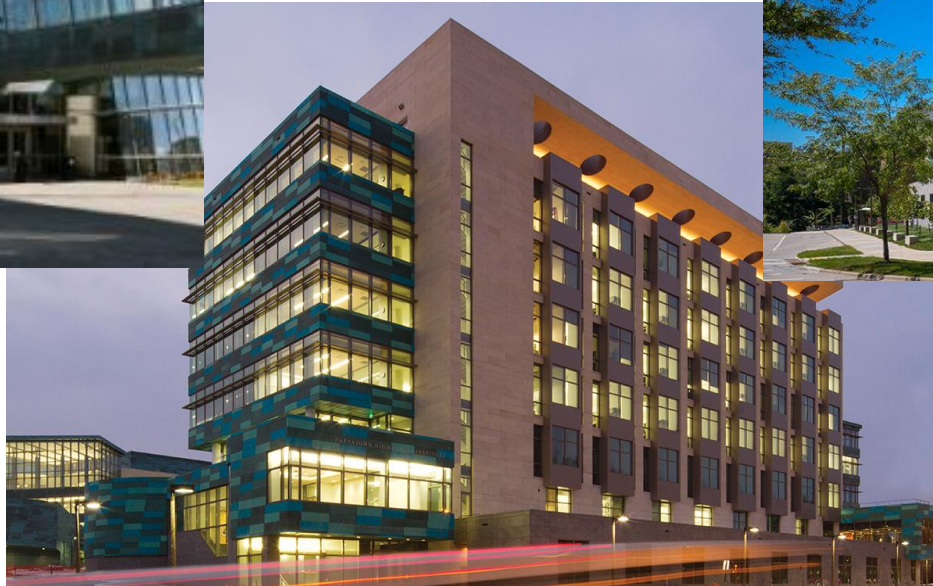

Welcome Building Coordinators!

September 19, 2018

Carver College of Medicine

Welcome Building Coordinators!

Agenda:

- Welcome & Introductions
- Updates
- Campus *Drone Policy* - Josey Bathke
- *Custodial Services – Changes to Organization* – Andy Bruckner
- Department of Public Safety & Key and Access Merger – Dave Visin and Jan Bringman
- FEATURE: *FM@YOUR SERVICE* – Steph Rourke - *The Portal and Beyond*
- Q & A

2018 Building Coordinator Meetings

- ▶ NEXT MEETING: October 17, 2018
- ▶ *10:00 – 11:30 AM*
- ▶ Location: 2520 UCC

Celebrating the Gateway Project!

October 16, 2018
9:00 a.m.
Lower City Park

You're invited
Oct 16 Gateway Celebration
Join us for a ceremony celebrating the new Park Road Bridge and
reopening of Dubuque Street. Refreshments provided.
9 a.m. | Lower City Park