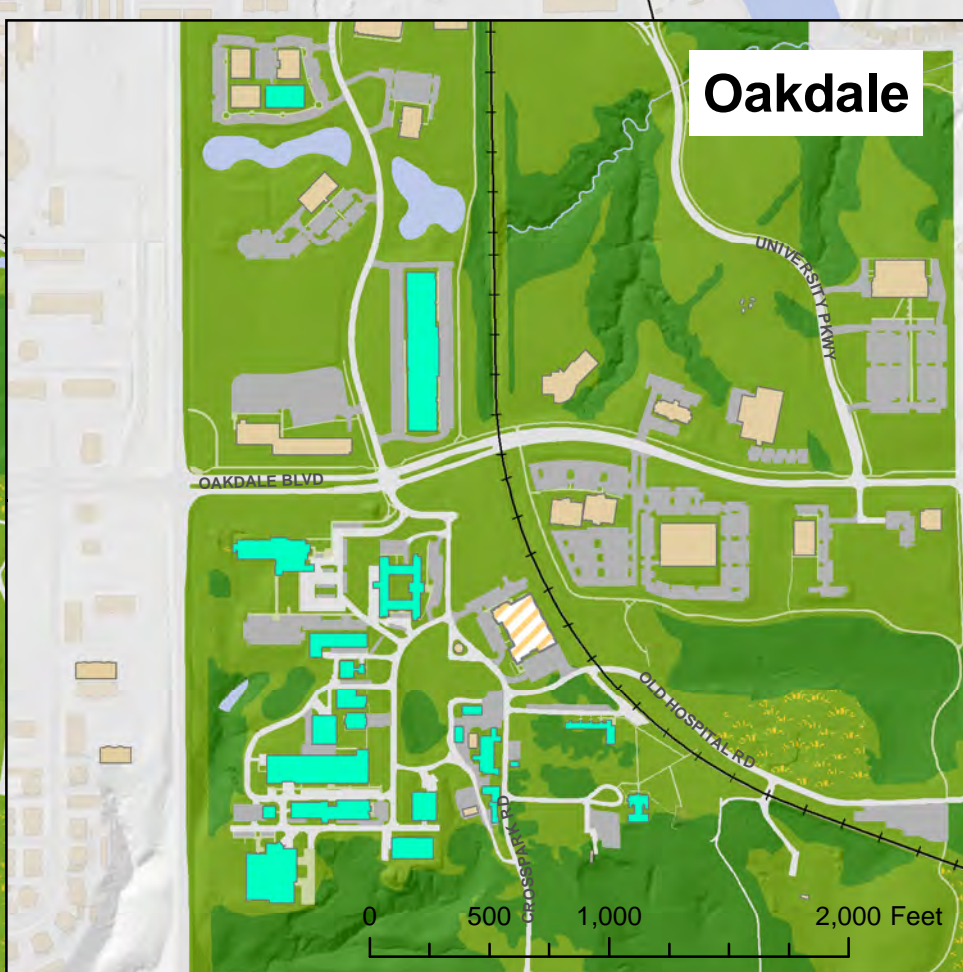

Maintenance Zones

Legend Building Color/Code Based on Maintenance Zone #

#1 East (00201)	#3 East (00203)	#4 West (00204)	#5 West (00205)	#2 Oakdale (00226)
SENIOR MANAGER: Tom Moore (631-8889) AREA MANAGER: Tom Moore (631-8889) PLANNER: Chris Robertson ROOM 2 HALSEY HALL	SENIOR MANAGER: Tom Moore (631-8889) AREA MANAGER: Colby Dye (641-512-0468) PLANNER: Joe Taylor B027 DSB 5-6904	SENIOR MANAGER: Tom Moore (631-8889) AREA MANAGER: Jeff Goodwin (548-2726) PLANNER: Tony Doughty S185 DSB 5-6904	SENIOR MANAGER: Tom Moore (631-8889) AREA MANAGER: Monte Schooley (631-2663) PLANNER: Pete Van Elswyk 21C EMRB 5-9415	SENIOR MANAGER: Ann Rosenthal (631-2647) AREA MANAGER: Rich Krebs (594-4703) PLANNER: Eric Weimann (563-321-7698) 100 OSBA 5-4885
AREA MECHANICS: Dallas Robertson Andy Rodgers Carlton Wade Mike Hubbard PIPEFITTERS: Kevin Callahan Dean Frauenholtz Chris Ward Owen Ogden ELECTRICIANS: Matt Gahan Travis Lenz Jeff Martin HVAC MECHANICS: Brad Beinhart Monte Kugley Fred Rieckens Brian Marshall	AREA MECHANICS: Jim Heick Ralph Miller Rick Slaughter Rick Stephenson HVAC MECHANICS: Nick Griffin James Magruder Andrew Schropp Ray Woods Jeff Bennerhahn Charles Gerace Hunter Smith ELECTRICIANS: Kirk Hochstetler Kris Kober Lynn Simmons PIPEFITTERS: Brian Clark Anthony Jones John Parizek	AREA MECHANICS: Stacy Cassutt Rick Hackert Dean Hinschberger Gary Martin Craig Stanerson Steve Stanerson Allen Bestland ELECTRICIANS: Steve Denny Brent Parizek Daniel Whitehall PIPEFITTERS: Steve Klein Dennis O'Donnell HVAC MECHANICS: Jake Lehman Ron Luchtenberg Doug Madoerin	AREA MECHANICS: Edward Barkalow Gene Kehoe Jeff Petrie Matt Petrie ELECTRICIANS: Steve Duke PIPEFITTERS: Jody Cooper Jeff Harland Gary Stonerook HVAC MECHANICS: Harley Cutler Aaron Hebl	AREA MECHANICS: Cory Barta PIPEFITTERS: Daniel Karr HVAC MECHANICS: Adair Cuevas Ed Fritz Brent Stille ELECTRICIAN: