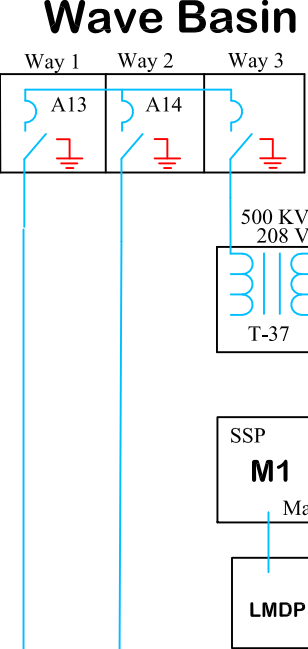

Oakdale 69kV Substation

FILE NAME: CampusElectricalDistribution1-line Oakdale

Updated: Oct 22, 2019
Plotted: Oct 22, 2019

Oakdale Power Plant Substation

ISC

Hygienic Laboratory

BRSF

North

ITF

South

EMF

Wave Basin