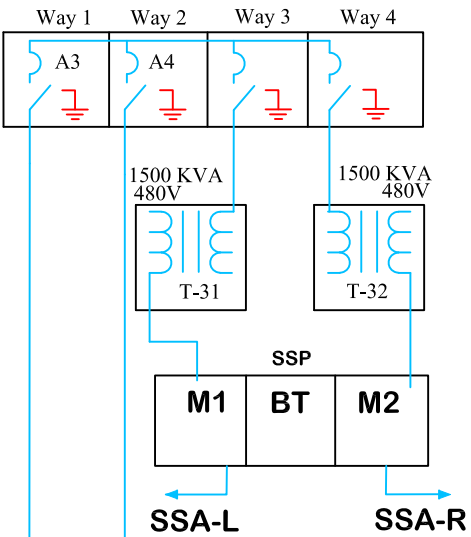

Oakdale 69kV Substation

FILE NAME: CampusElectricalDistribution1-line Oakdale

Updated: Oct 22, 2019
Plotted: Oct 22, 2019

Oakdale Power Plant Substation

ISC

Hygienic Laboratory

BRSF

North

ITF

South

EMF

Wave Basin