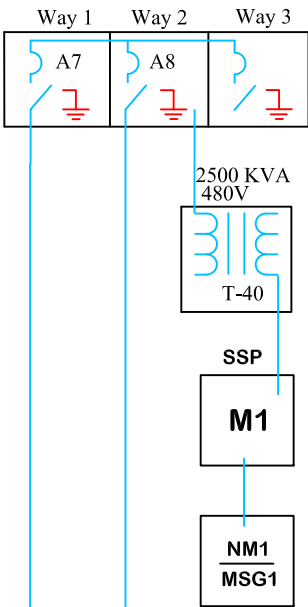

Oakdale 69kV Substation

FILE NAME: CampusElectricalDistribution1-line Oakdale

Updated: Oct 22, 2019
Plotted: Oct 22, 2019

Oakdale Power Plant Substation

ISC

Hygienic Laboratory

BRSF

North

ITF

South

EMF

Wave Basin