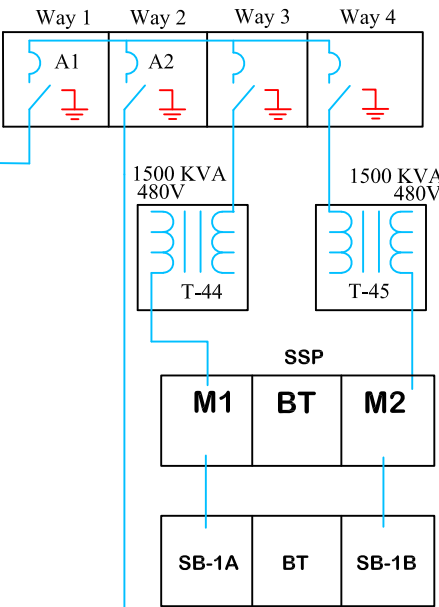

Oakdale 69kV Substation

FILE NAME: CampusElectricalDistribution1-line Oakdale

Updated: Oct 22, 2019
Plotted: Oct 22, 2019

Oakdale Power Plant Substation

ISC

Hygienic Laboratory

BRSF

North

ITF

South

EMF

Wave Basin