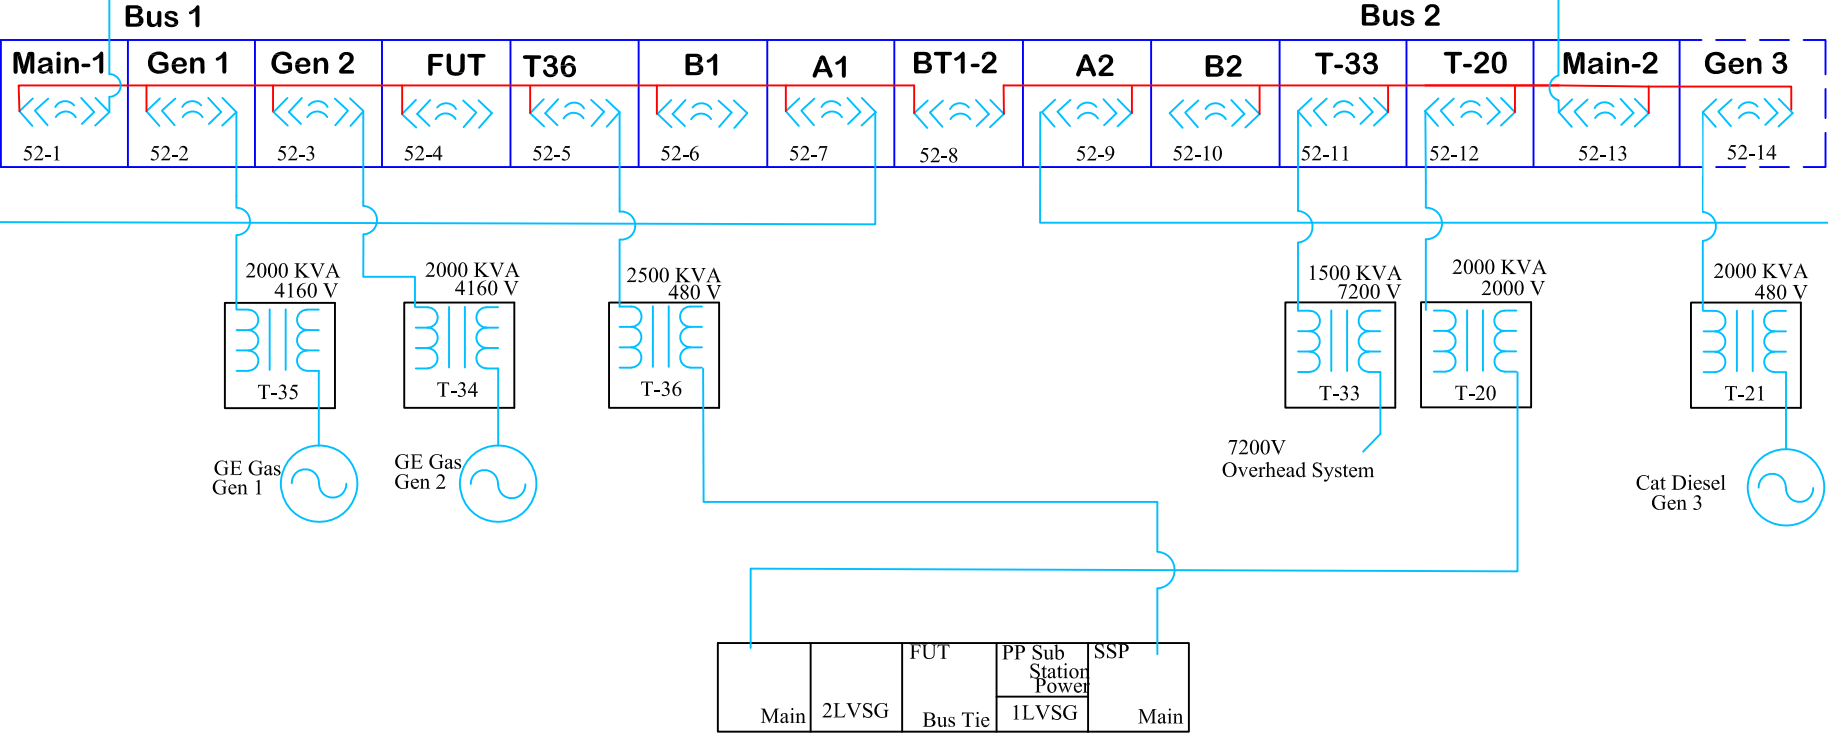

Oakdale 69kV Substation

FILE NAME: CampusElectricalDistribution1-line Oakdale

Updated: Oct 22, 2019
Plotted: Oct 22, 2019

Oakdale Power Plant Substation

ISC

Hygienic Laboratory

BRSF

North

ITF

South

EMF

Wave Basin