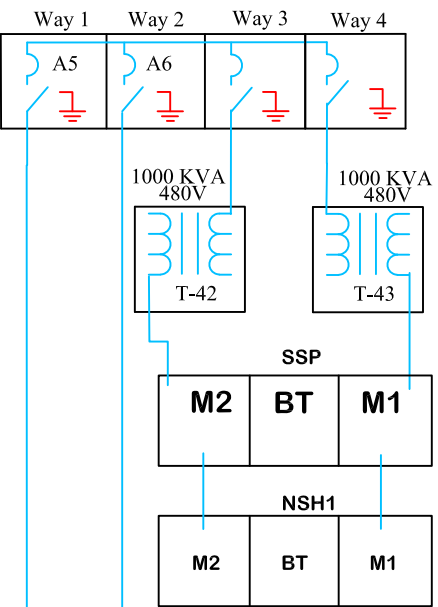

Oakdale 69kV Substation

FILE NAME: CampusElectricalDistribution1-line Oakdale

Updated: Oct 22, 2019
Plotted: Oct 22, 2019

Oakdale Power Plant Substation

ISC

Hygienic Laboratory

BRSF

North

ITF

South

EMF

Wave Basin