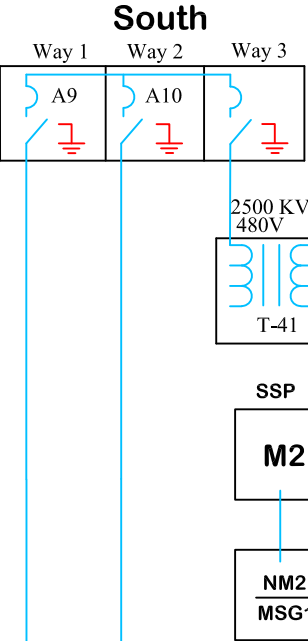

Oakdale 69kV Substation

FILE NAME: CampusElectricalDistribution1-line Oakdale

Updated: Oct 22, 2019
Plotted: Oct 22, 2019

Oakdale Power Plant Substation

ISC

Hygienic Laboratory

BRSF

North

ITF

South

EMF

Wave Basin